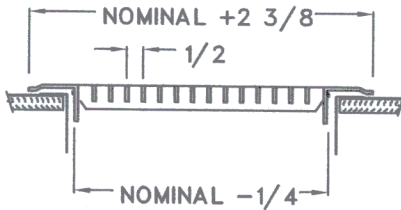

1600 Series
Floor Grille

Standard:

- Heavy duty honeycomb construction
- Blades run parallel to longest dimension given
- Driftwood Tan

Optional:

- ☐ Mounting holes for sidewall and ceiling application

Finishes:

- ☐ Soft White
- ☐ Reinforced (1600R) – welded core and extra support for heavy duty application

Designer Colors:

- ☐ Navajo White
- ☐ Forest Green
- ☐ Burgundy
- ☐ Camaro Silver
- ☐ Bronze
- ☐ Royal Blue
- ☐ Coffee Tan
- ☐ Almond
- ☐ Black Velvet
- ☐ Vanilla

Plating:

- ☐ Polished Brass
- ☐ Antique Brass
- ☐ Polished Chrome
- ☐ Copper
- ☐ Pewter
- ☐ Satin Nickel

1600