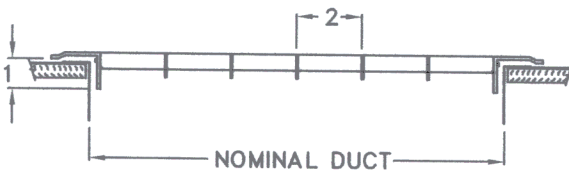

1600

PROJECT	SUBMITTAL REVIEW
LOCATION	
ENGINEER	
ARCHITECT	
CONTRACTOR