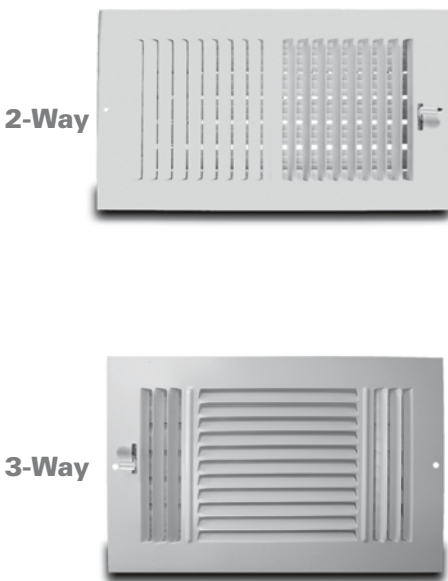

CSCSCR		Curved Blade Sidewall/ Ceiling Register	
White			
Part Number	Size	Part Number	Size
1-Way		3-Way	
CSCSCR84W1	8" x 4"	CSCSCR66W3	6" x 6"
CSCSCR104W1	10" x 4"	CSCSCR84W3	8" x 4"
CSCSCR106W1	10" x 6"	CSCSCR86W3	8" x 6"
CSCSCR108W1	10" x 8"	CSCSCR88W3	8" x 8"
CSCSCR126W1	12" x 6"	CSCSCR106W3	10" x 6"
CSCSCR128W1	12" x 8"	CSCSCR108W3	10" x 8"
CSCSCR146W1	14" x 6"	CSCSCR1010W3	10" x 10"
CSCSCR148W1	14" x 8"	CSCSCR126W3	12" x 6"
2-Way		4-Way	
CSCSCR84W2	8" x 4"	CSCSCR66W4	6" x 6"
CSCSCR106W2	10" x 6"	CSCSCR88W4	8" x 8"
CSCSCR126W2	12" x 6"	CSCSCR1010W4	10" x 10"
CSCSCR128W2	12" x 8"	CSCSCR1212W4	12" x 12"
CSCSCR146W2	14" x 6"	CSCSCR1414W4	14" x 14"