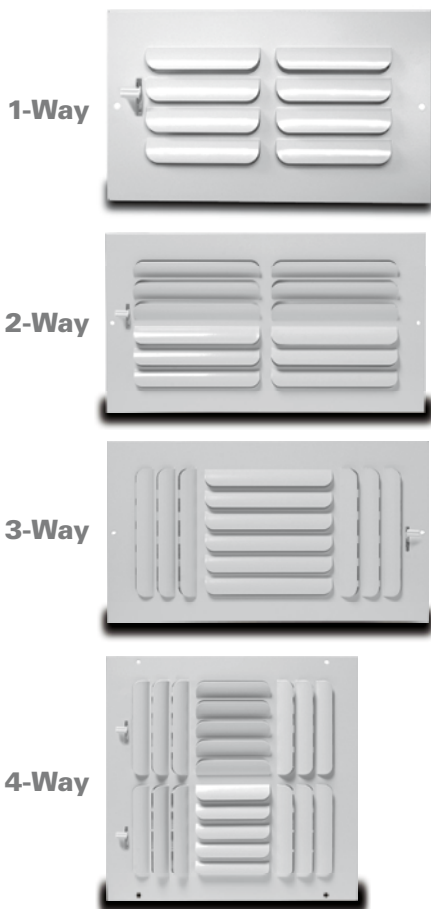

CSCSCR		Curved Blade Sidewall/ Ceiling Register	
White			
Part Number	Size	Part Number	Size
1-Way		3-Way	
CSCSCR84W1	8" x 4"	CSCSCR66W3	6" x 6"
CSCSCR104W1	10" x 4"	CSCSCR84W3	8" x 4"
CSCSCR106W1	10" x 6"	CSCSCR86W3	8" x 6"
CSCSCR108W1	10" x 8"	CSCSCR88W3	8" x 8"
CSCSCR126W1	12" x 6"	CSCSCR106W3	10" x 6"
CSCSCR128W1	12" x 8"	CSCSCR108W3	10" x 8"
CSCSCR146W1	14" x 6"	CSCSCR1010W3	10" x 10"
CSCSCR148W1	14" x 8"	CSCSCR126W3	12" x 6"
2-Way		4-Way	
CSCSCR84W2	8" x 4"	CSCSCR66W4	6" x 6"
CSCSCR106W2	10" x 6"	CSCSCR88W4	8" x 8"
CSCSCR126W2	12" x 6"	CSCSCR1010W4	10" x 10"
CSCSCR128W2	12" x 8"	CSCSCR1212W4	12" x 12"
CSCSCR146W2	14" x 6"	CSCSCR1414W4	14" x 14"