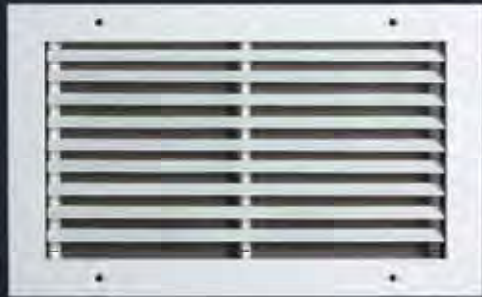

Renovator Diffuser

Lanced Filter Grille

Butterfly

Perforated

MFVSCA

Steel Vertical Single Deflection
Supply/Multi-Shutter

White

Part Number	Size
MFVSCA84W	8" x 4"
MFVSCA86W	8" x 6"
MFVSCA106W	10" x 6"
MFVSCA1010W	10" x 10"
MFVSCA146W	14" x 6"
MFVSCA1410W	14" x 10"
MFVSCA1414W	14" x 14"
MFVSCA1616W	16" x 16"
MFVSCA186W	18" x 6"
MFVSCA246W	24" x 6"
MFVSCA248W	24" x 8"