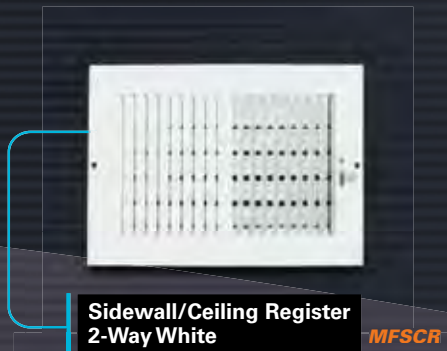

Sidewall/Ceiling Register 4-Way White **MFSCR**

1/3 Sidewall Register with Damper White **MF3SRD**

Toe Space Grille White **MFTSG**

Toe Space Grille Brown **MFTSG**

That Reflect Your Quality Of Installation.