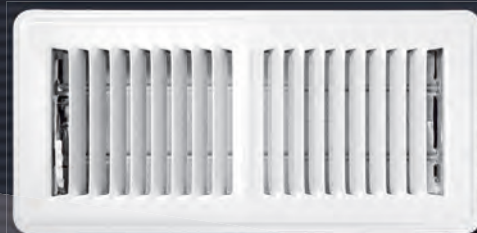

MFFRHD

Heavy Duty Floor Register

White

Part Number	Size
MFFR212WHD	2" x 12"
MFFR214WHD	2" x 14"
MFFR48WHD	4" x 8"
MFFR410WHD	4" x 10"
MFFR412WHD	4" x 12"
MFFR610WHD	6" x 10"
MFFR612WHD	6" x 12"