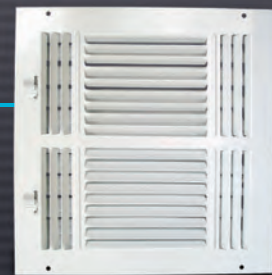

Sidewall/Ceiling Register Curved 2-Way White *MFCSCR*

Sidewall/Ceiling Register Curved 3-Way White *MFCSCR*

Sidewall/Ceiling Register 3-Way White *MFCSCR*

Sidewall/Ceiling Register 4-Way White *MFCSCR*

1/3 Sidewall Register with Damper White *MF3SRD*