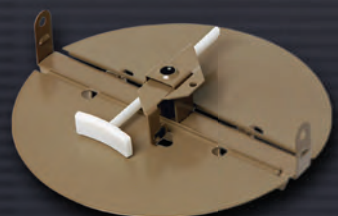

#### Collar Ring Push Pins

MFPP25

**Curved Blade**

**Renovator Diffuser**

**Lanced Filter Grille**

**Butterfly**