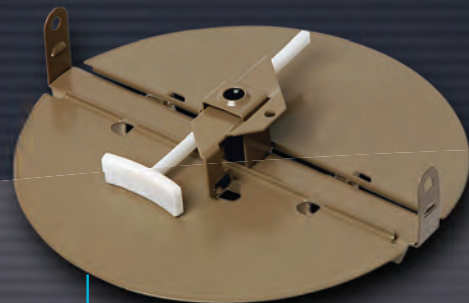

Butterfly Damper features smooth operation and guide tabs for quick attachment to Diffuser. 6", 8", 10", 12", 14" dia.

MFLCBD