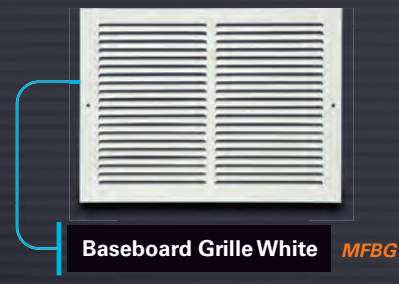

That Reflect Your Quality Of Installation.