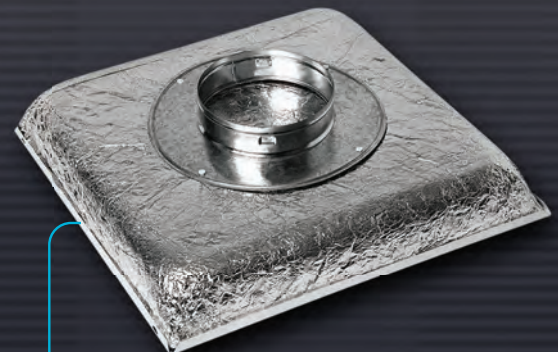

Collar Ring for Perforated Diffuser provides easy connection of flex duct. 6", 8", 10", 12", 14" dia.

MFLCCR