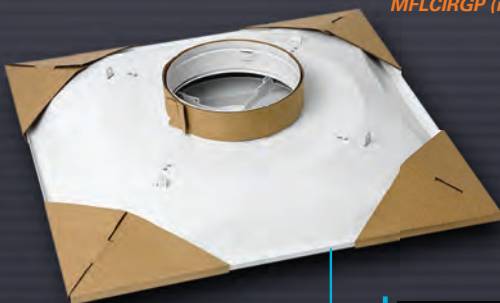

Diffusers are **individually packaged** with additional corner pad and collar protection.