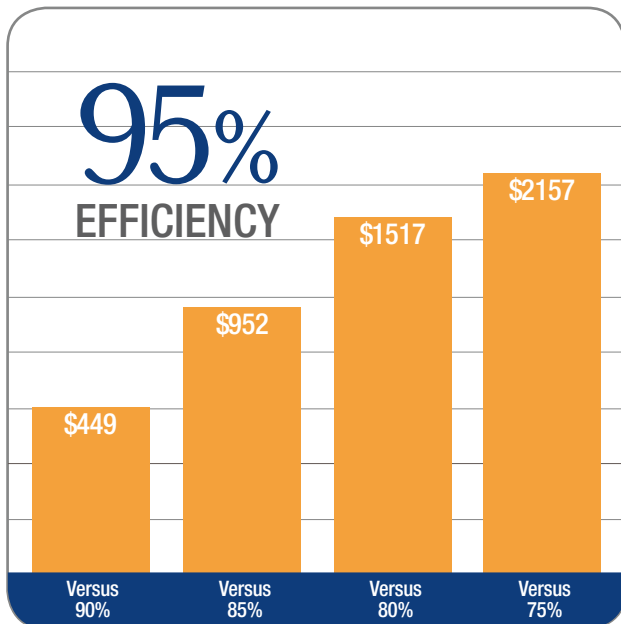

Over the years, a hardworking Concord furnace can save you hundreds of dollars on utility bills.