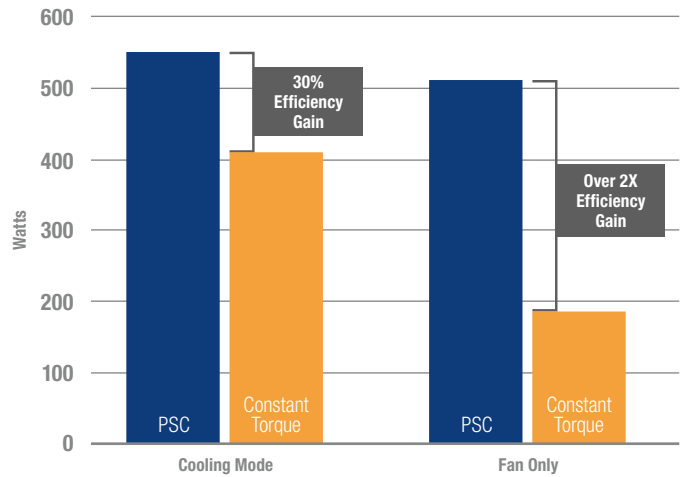

The highly effective high-efficiency blower.

The high-efficiency constant torque blower motor found inside the Concord 95G1E does a lot with a little. Not only does it produce more consistent airflow and more even temperatures throughout your home, it also uses up to a third less energy than a conventional blower motor.